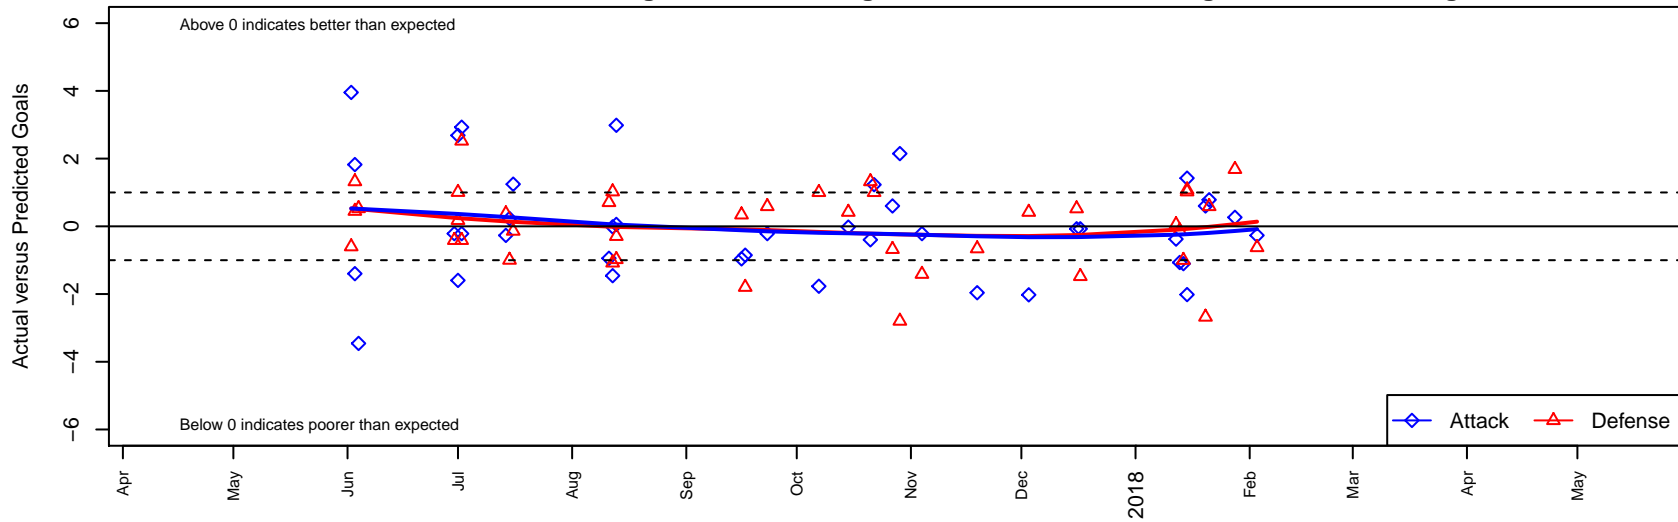

# Crossfire Premier A B01

Crossfire Premier SC  
 Redmond, WA  
 B01 total strength=1786  
 attack=39.7 defense=23.42  
 fall league = RCL B01 Div 1  
 notes= Harris 2016

alt names used:  
 Crossfire Premier B01 A  
 CROSSFIRE PREMIER B01 A (WA)  
 CROSSFIRE PREMIER BOYS 01A  
 Crossfire Premier B01 A Hill  
 Crossfire Premier B01 A

**Crossfire Premier A B01**  
 Dots are actual minus expected GF (blue circles) and GA (red triangles).  
 Blue line is smoothed change in attack strength. Red is smoothed change in defense strength.

**attack and defense variance (black dot)  
relative to other teams  
and top 10 in region**