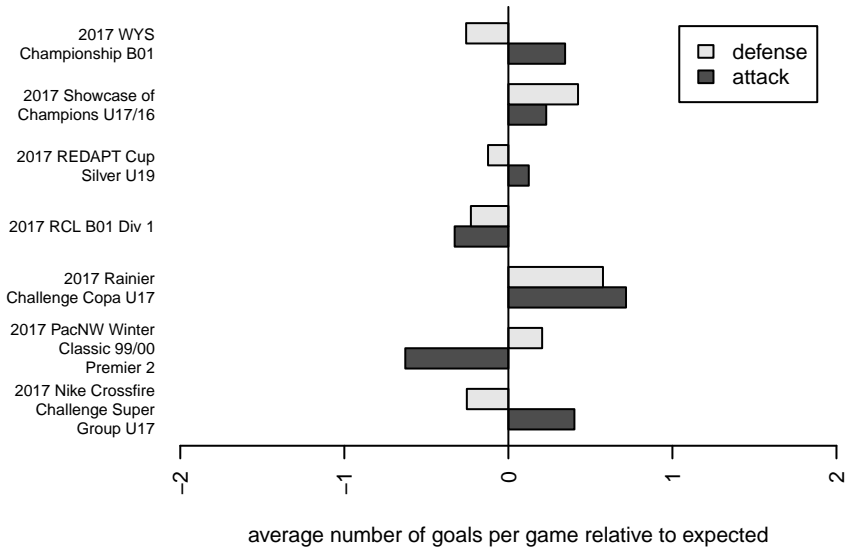

Performance relative to 13 month average