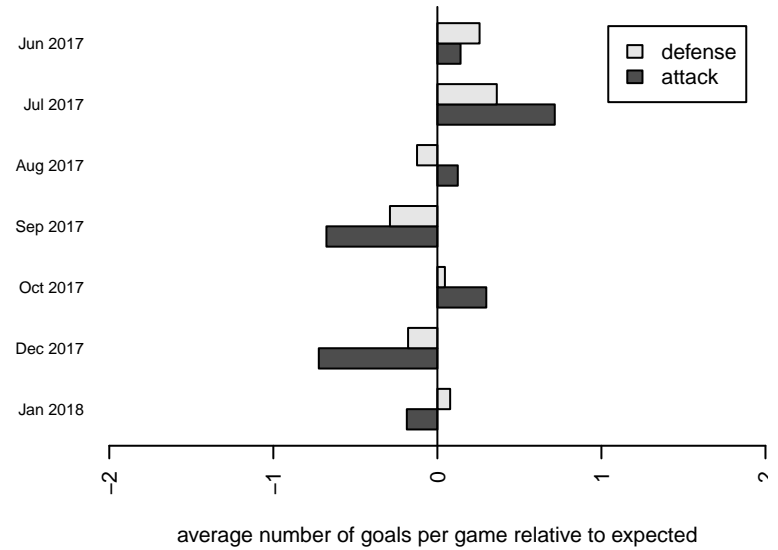

Performance relative to 13 month average