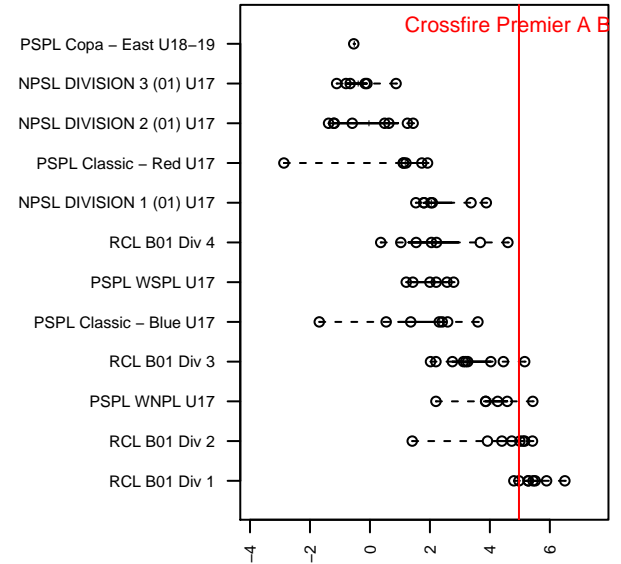

**attack and defense rating
relative to others at age
and all opponents in last 13 months**