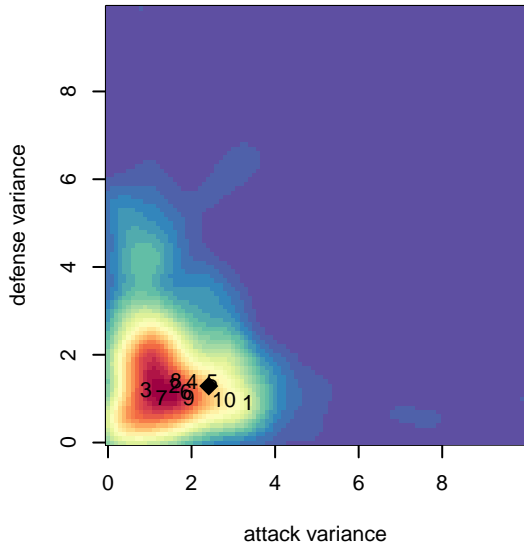

# Crossfire Premier A B01

Crossfire Premier SC  
 Redmond, WA  
 B01 total strength=1786  
 attack=39.7 defense=23.42  
 fall league = RCL B01 Div 1  
 notes= Harris 2016

alt names used:  
 Crossfire Premier B01 A  
 CROSSFIRE PREMIER B01 A (WA)  
 CROSSFIRE PREMIER BOYS 01A  
 Crossfire Premier B01 A Hill  
 Crossfire Premier B01 A

**Crossfire Premier A B01**  
 Dots are actual minus expected GF (blue circles) and GA (red triangles).  
 Blue line is smoothed change in attack strength. Red is smoothed change in defense strength.

**attack and defense variance (black dot)  
relative to other teams  
and top 10 in region**