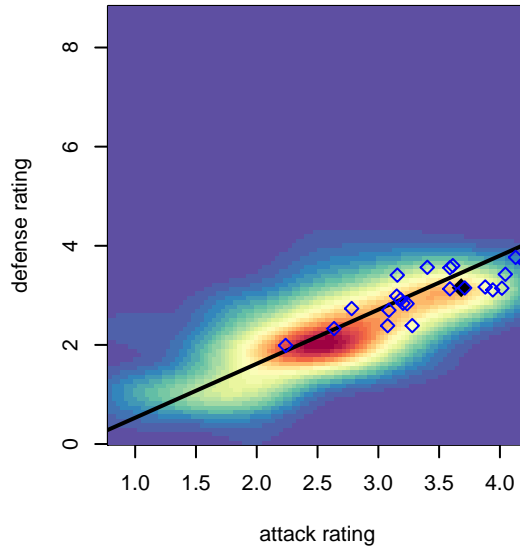

**attack and defense rating
relative to others at age
and all opponents in last 13 months**